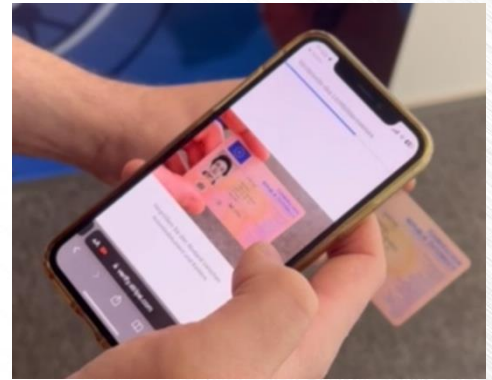

Smart driver's license check

With the AI-supported tool for digital driver's license control, you can make the process of checking driving licenses easier and more efficient for you and your employees.

Artificial intelligence for driver's license checks

- European driving licenses in credit card format are automatically recognized
- Scanning on your smartphone
- Paper driving licenses are released online by the fleet manager

Advantages of digital driver's license checks

- Simple processing
- AI-supported control on the smartphone
- Data protection compliant driver's license check
- Low time expenditure

The fleet manager saves a lot of working time and administrative effort thanks to the drivers' independent digital verification of their driving licenses. There is no longer any need to store photos or copies of the driving licenses.

Personen/Fahrer » Führerscheinprüfung » Liste

Suchen	Person	Prüfungstatus	Zeitspanne								
Suchen	Person	Fähig	Letzte 90 Tage								
Aktion	Fahrer	Online	fällig	stellungsdatum	Initiator	Remote ID	Online-Ergebnis	Online-Ergebnis um	Vor-Ort-Ergebnis	Vor-Ort-Ergebnis um	Bestätigt von
		Verifiziert	Eriedigt	2023 13:59	asdf	...	Verifiziert	17.11.2023 14:04:28			System
		Offline	fällig	2023 06:54	asdf	...	Fehlgeschlagen	17.11.2023 06:57:38			
	kh			16.11.2023 17:55	asdf	...	Fehlgeschlagen	16.11.2023 17:59:03	Fehlgeschlagen	17.11.2023 13:59:40	asdf